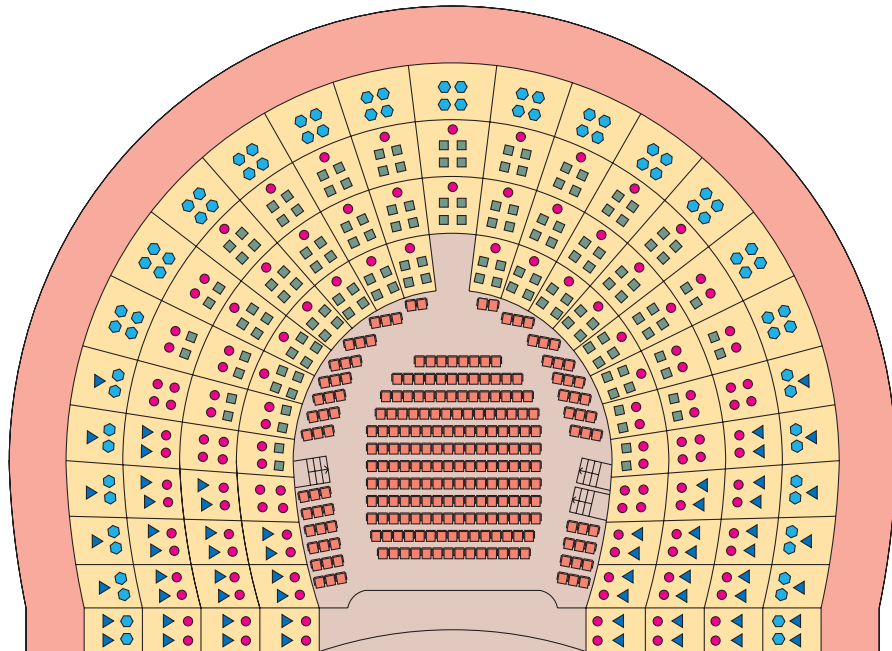

# Teatro Rossini

	Settore Seating Area
 Platea <i>Stalls</i>	 <b>PL</b>
 Posto in palco A <i>Seat in box A</i>	 <b>PA</b>
 Posto in palco B <i>Seat in box B</i>	 <b>PB</b>
 Posto in palco C <i>Seat in box C</i>	 <b>PC</b>
 Posto in palco 4 ordine <i>Seat in box 4th floor</i>	 <b>PQ</b>
 Loggione (non prenotabile) <i>Upper circle (unreserved seats)</i>	 <b>LG</b>