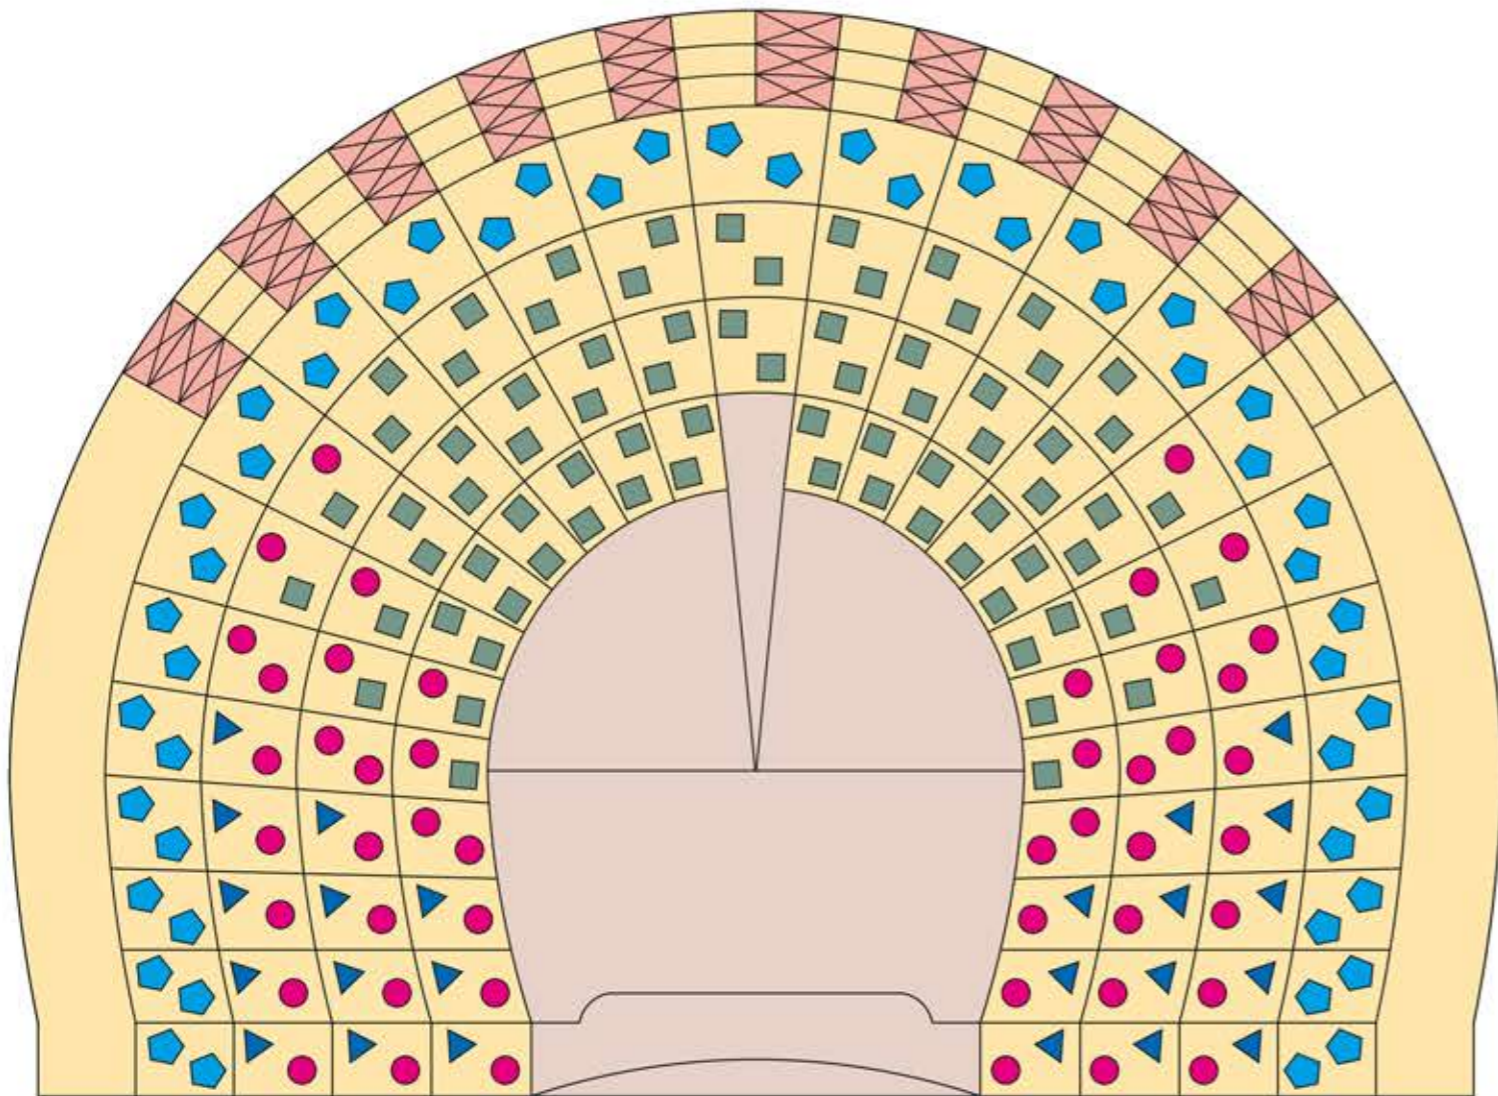

Teatro Rossini

- | | |
|---|---|
| ■ | Posto in palco A
<i>Seat in box A</i> |
| ● | Posto in palco B
<i>Seat in box B</i> |
| ▶ | Posto in palco C
<i>Seat in box C</i> |
| ⬠ | Posto in palco 4 ordine
<i>Seat in box 4th floor</i> |
| ⊠ | Loggione
<i>Upper circle</i> |

Settore
Seating Area

PA

PB

PC

PQ

LG